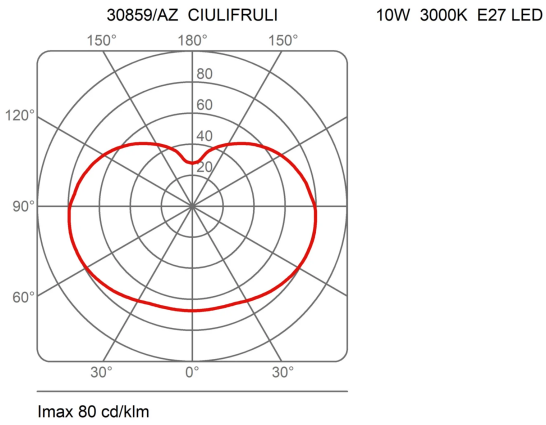

Indoor - External

Interchangeable polyethylene diffuser Ø16 H16

Family Diffuser Ciulifruli
Typology Pendant
Utilisation Indoor - External

Dimensions

Height 16 cm
Diameter 16 cm
Weight 0.3 Kg

Materials

Diffuser polyethylene

Certifications

EcoLabel

Photometric curves

Colour variant code

30859/BI

White